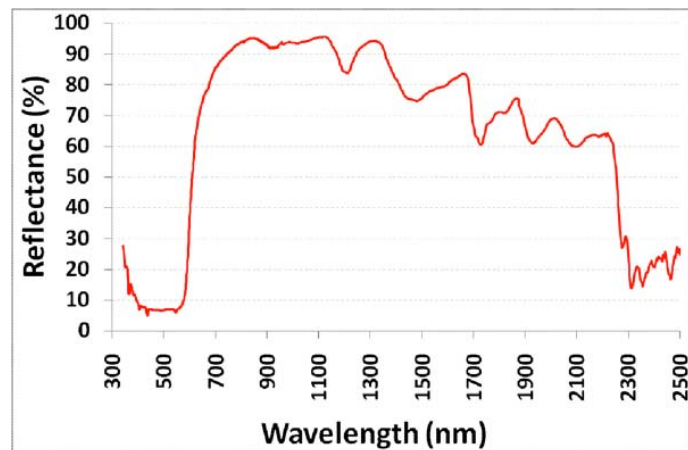

Figure 2: The SVC HR-1024 spectroradiometer

Figure 3: Spectral reflectance of red plastic as measured with the SVC HR-1024

Figure 4: A view from Mount Scopus eastwards using the Fuji 1S camera, April 2012
(left: infrared false color composite; right: true color composite)